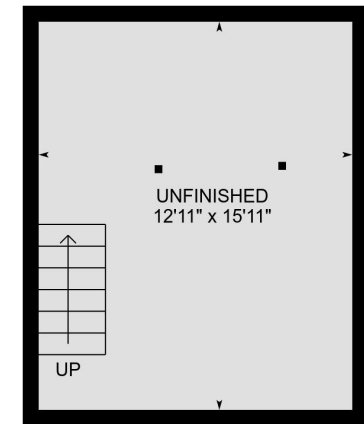

216 Muskrat St, Banff, AB

Main Building: Total Exterior Area Above Grade 960 sq ft

Main Floor
Exterior Area 551 sq ft

Upper Floor
Exterior Area 409 sq ft

Lower Floor (Below Grade)
Exterior Area 245 sq ft

White regions are excluded from total floor area. All room dimensions and floor areas must be considered approximate and are subject to independent verification. For method of measurement please see <https://youriguide.com/measure/>.

PREPARED: Oct, 2018

216 Muskrat St, Banff, AB

Main Floor Total Exterior Area 551 sq ft
Total Interior Area 488 sq ft

PREPARED: Oct, 2018

216 Muskrat St, Banff, AB

Upper Floor Total Exterior Area 409 sq ft
Total Interior Area 356 sq ft

PREPARED: Oct, 2018

White regions are excluded from total floor area. All room dimensions and floor areas must be considered approximate and are subject to independent verification. For method of measurement please see <https://youriguide.com/measure/>.

216 Muskrat St, Banff, AB

Lower Floor Total Exterior Area 245 sq ft
Total Interior Area 206 sq ft

PREPARED: Oct, 2018