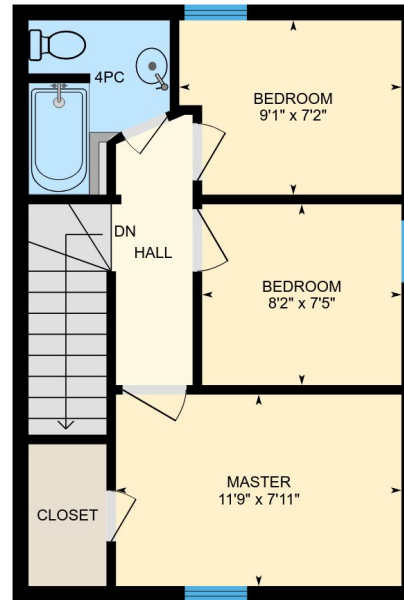

216 Muskrat St, Banff, AB

Main Building: Total Exterior Area Above Grade 960 sq ft

Main Floor
Exterior Area 551 sq ft

Upper Floor
Exterior Area 409 sq ft

Lower Floor (Below Grade)
Exterior Area 245 sq ft

White regions are excluded from total floor area. All room dimensions and floor areas must be considered approximate and are subject to independent verification. For method of measurement please see <https://youriguide.com/measure/>.

PREPARED: Oct, 2018

216 Muskrat St, Banff, AB

Main Floor Total Exterior Area 551 sq ft
Total Interior Area 488 sq ft

PREPARED: Oct, 2018

216 Muskrat St, Banff, AB

Upper Floor Total Exterior Area 409 sq ft
Total Interior Area 356 sq ft

PREPARED: Oct, 2018

White regions are excluded from total floor area. All room dimensions and floor areas must be considered approximate and are subject to independent verification. For method of measurement please see <https://youriguide.com/measure/>.

216 Muskrat St, Banff, AB

Lower Floor Total Exterior Area 245 sq ft
Total Interior Area 206 sq ft

PREPARED: Oct, 2018