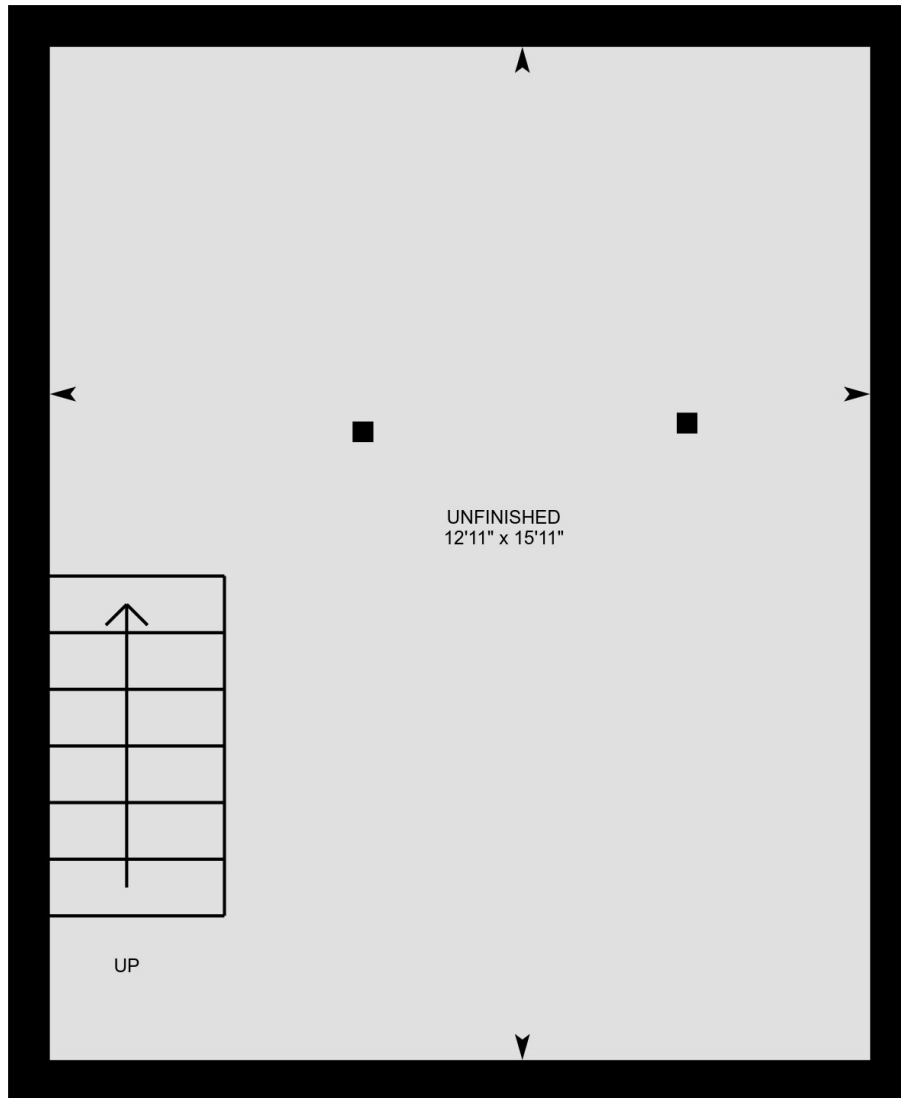

216 Muskrat St, Banff, AB

Main Building: Total Exterior Area Above Grade 960 sq ft

Main Floor
Exterior Area 551 sq ft

Upper Floor
Exterior Area 409 sq ft

Lower Floor (Below Grade)
Exterior Area 245 sq ft

White regions are excluded from total floor area. All room dimensions and floor areas must be considered approximate and are subject to independent verification. For method of measurement please see <https://youriguide.com/measure/>.

PREPARED: Oct, 2018

216 Muskrat St, Banff, AB

Main Floor Total Exterior Area 551 sq ft
Total Interior Area 488 sq ft

PREPARED: Oct, 2018

216 Muskrat St, Banff, AB

Upper Floor Total Exterior Area 409 sq ft
Total Interior Area 356 sq ft

PREPARED: Oct, 2018

White regions are excluded from total floor area. All room dimensions and floor areas must be considered approximate and are subject to independent verification. For method of measurement please see <https://youriguide.com/measure/>.

216 Muskrat St, Banff, AB

Lower Floor Total Exterior Area 245 sq ft
Total Interior Area 206 sq ft

PREPARED: Oct, 2018