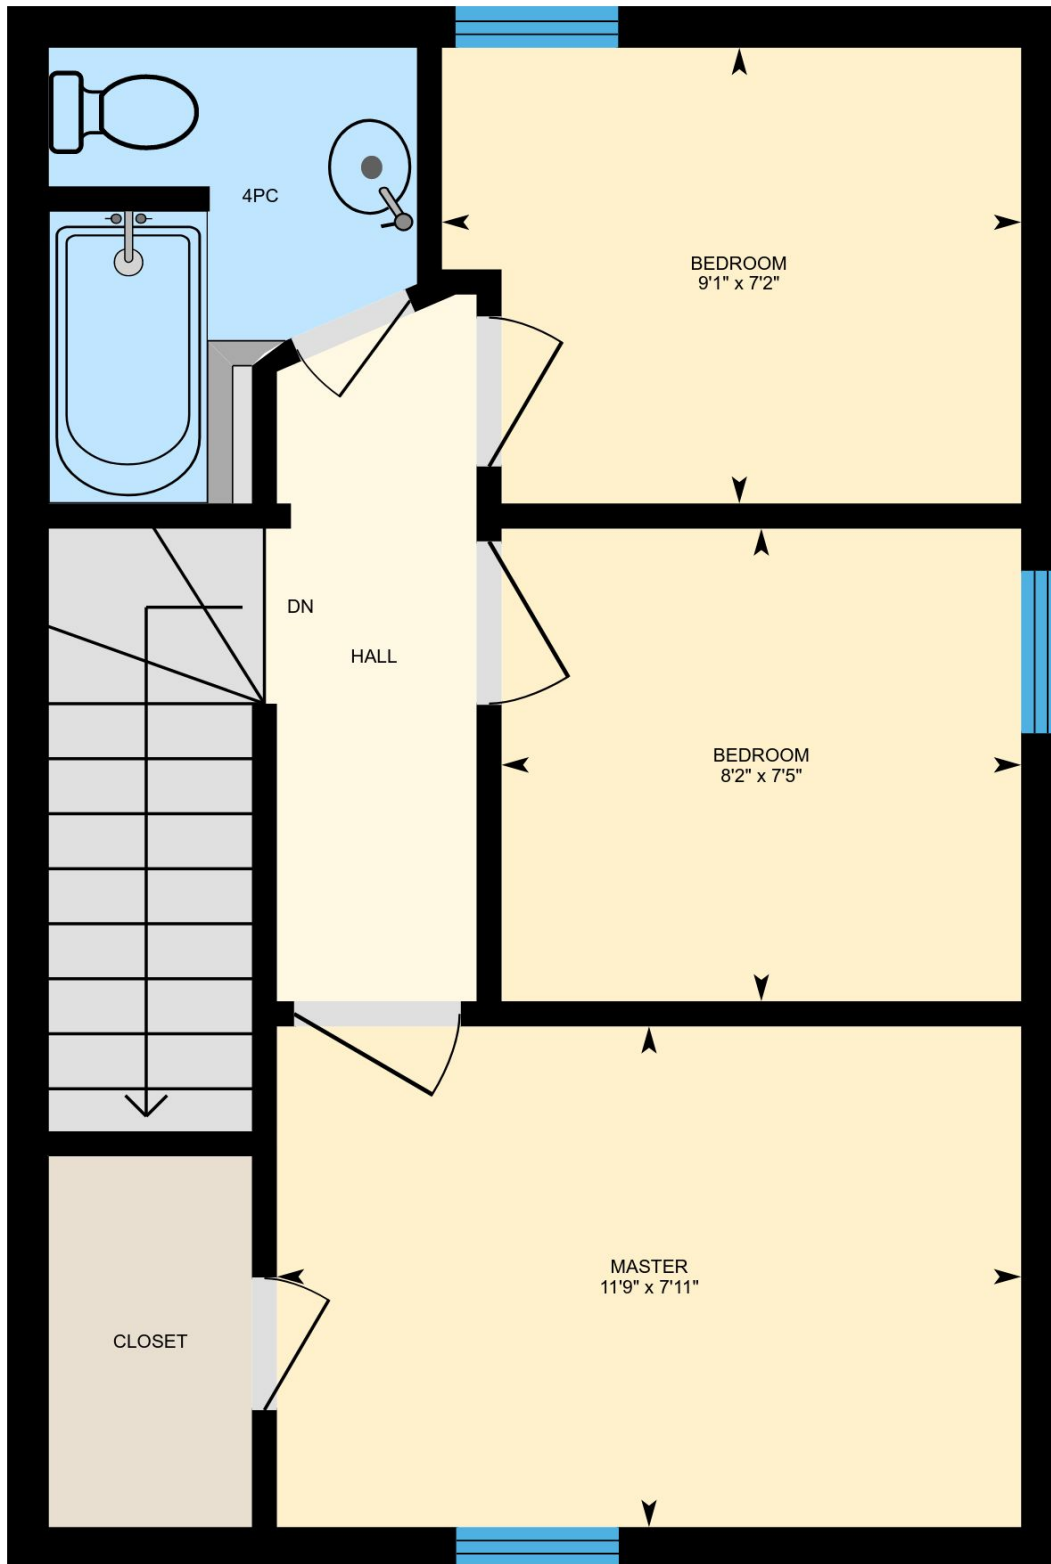

216 Muskrat St, Banff, AB

Main Building: Total Exterior Area Above Grade 960 sq ft

Main Floor
Exterior Area 551 sq ft

Upper Floor
Exterior Area 409 sq ft

Lower Floor (Below Grade)
Exterior Area 245 sq ft

White regions are excluded from total floor area. All room dimensions and floor areas must be considered approximate and are subject to independent verification. For method of measurement please see <https://youriguide.com/measure/>.

PREPARED: Oct, 2018

216 Muskrat St, Banff, AB

Main Floor Total Exterior Area 551 sq ft
Total Interior Area 488 sq ft

PREPARED: Oct, 2018

216 Muskrat St, Banff, AB

Upper Floor Total Exterior Area 409 sq ft
Total Interior Area 356 sq ft

PREPARED: Oct, 2018

White regions are excluded from total floor area. All room dimensions and floor areas must be considered approximate and are subject to independent verification. For method of measurement please see <https://youriguide.com/measure/>.

216 Muskrat St, Banff, AB

Lower Floor Total Exterior Area 245 sq ft
Total Interior Area 206 sq ft

PREPARED: Oct, 2018